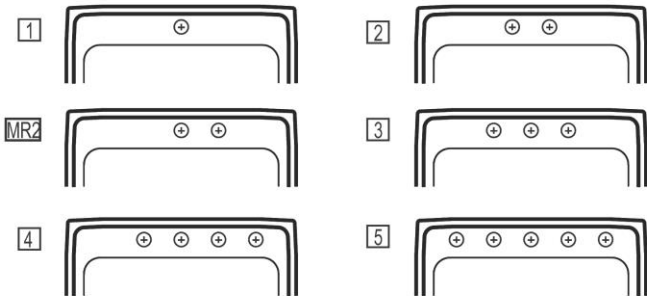

PRODUCT SPECIFICATIONS

Elkay Lustertone™ Classic Stainless Steel 25" x 21-1/4" x 10-1/8" Single Bowl Drop-in Sink with Perfect Drain. Sink is manufactured from 18 gauge 304 Stainless Steel with a Lustrous Satin finish, Center drain placement, and Sides and Bottom pads.

Installation Type:	Drop-in
Material:	304 Stainless Steel
Special Features:	Perfect Drain
Finish:	Lustrous Satin
Gauge:	18
Sound Deadening:	Sides and Bottom pads
Number of Bowls:	1
Sink Dimensions:	25" x 21-1/4" x 10-1/8"
Bowl 1 Dimensions:	21" x 15-3/4" x 10"
Drain Size:	3-3/8" (86mm)
Drain Location:	Center
Minimum Cabinet Size:	30"
Mounting Hardware:	Part # 64090012 included for countertops up to 3/4" (19mm) thick
Template Included:	No
Cutout Template #:	1000001245

Template is available for download at [elkay.com](#). CAD software will be required to open the template.

Cutout Dimensions for Drop-in Installation:

24-3/8" x 20-5/8" (619mm x 524mm) with 1-1/2" (38mm) corner radius

Perfect Drain: Seamlessly welded stainless steel collar eliminates the gap between a traditional drain and the sink for a sanitary and gap free installation. Select garbage disposers can be installed on either sink bowl for user convenience. Please see our Garbage Disposer Compatibility Guide.

Hole Drilling Configurations:

1-1/2" (38mm) Diameter Faucet Holes on 4" (102mm) Centers

PART: _____ QTY: _____
PROJECT: _____
CONTACT: _____
DATE: _____
NOTES: _____
APPROVAL: _____