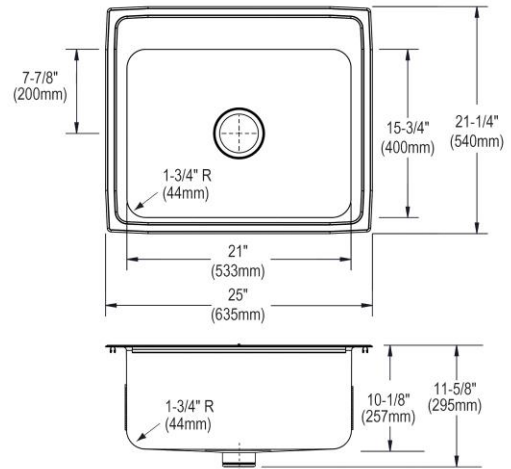

Included with Product: One LKPD1 Perfect Drain and strainer.

A Century of Tradition and Quality.

For more than 100 years, Elkay has been making innovative products and providing exceptional customer care. We take pride in offering plumbing products that make life easier, inspire change and leave the world a better place.

Product Compliance: ASME A112.19.3/CSA B45.4
Buy American Act
Accessory: ASME A112.18.2/CSA B125.2

Sinks are listed by IAPMO® as meeting the applicable requirements of the Uniform Plumbing Code®, International Plumbing Code®, and National Plumbing Code of Canada.

- [Clean and Care Manual (PDF)](#)
- [Installation Instructions (PDF) - 74180147](#)
- [Installation Instructions (PDF) - 74180289 Disposer](#)
- [Installation Instructions (PDF) - 74180340-USA Drain](#)
- [Installation Instructions (PDF) - Garbage Disposer Compatibility Guide](#)
- [Limited Lifetime Warranty (PDF)](#)